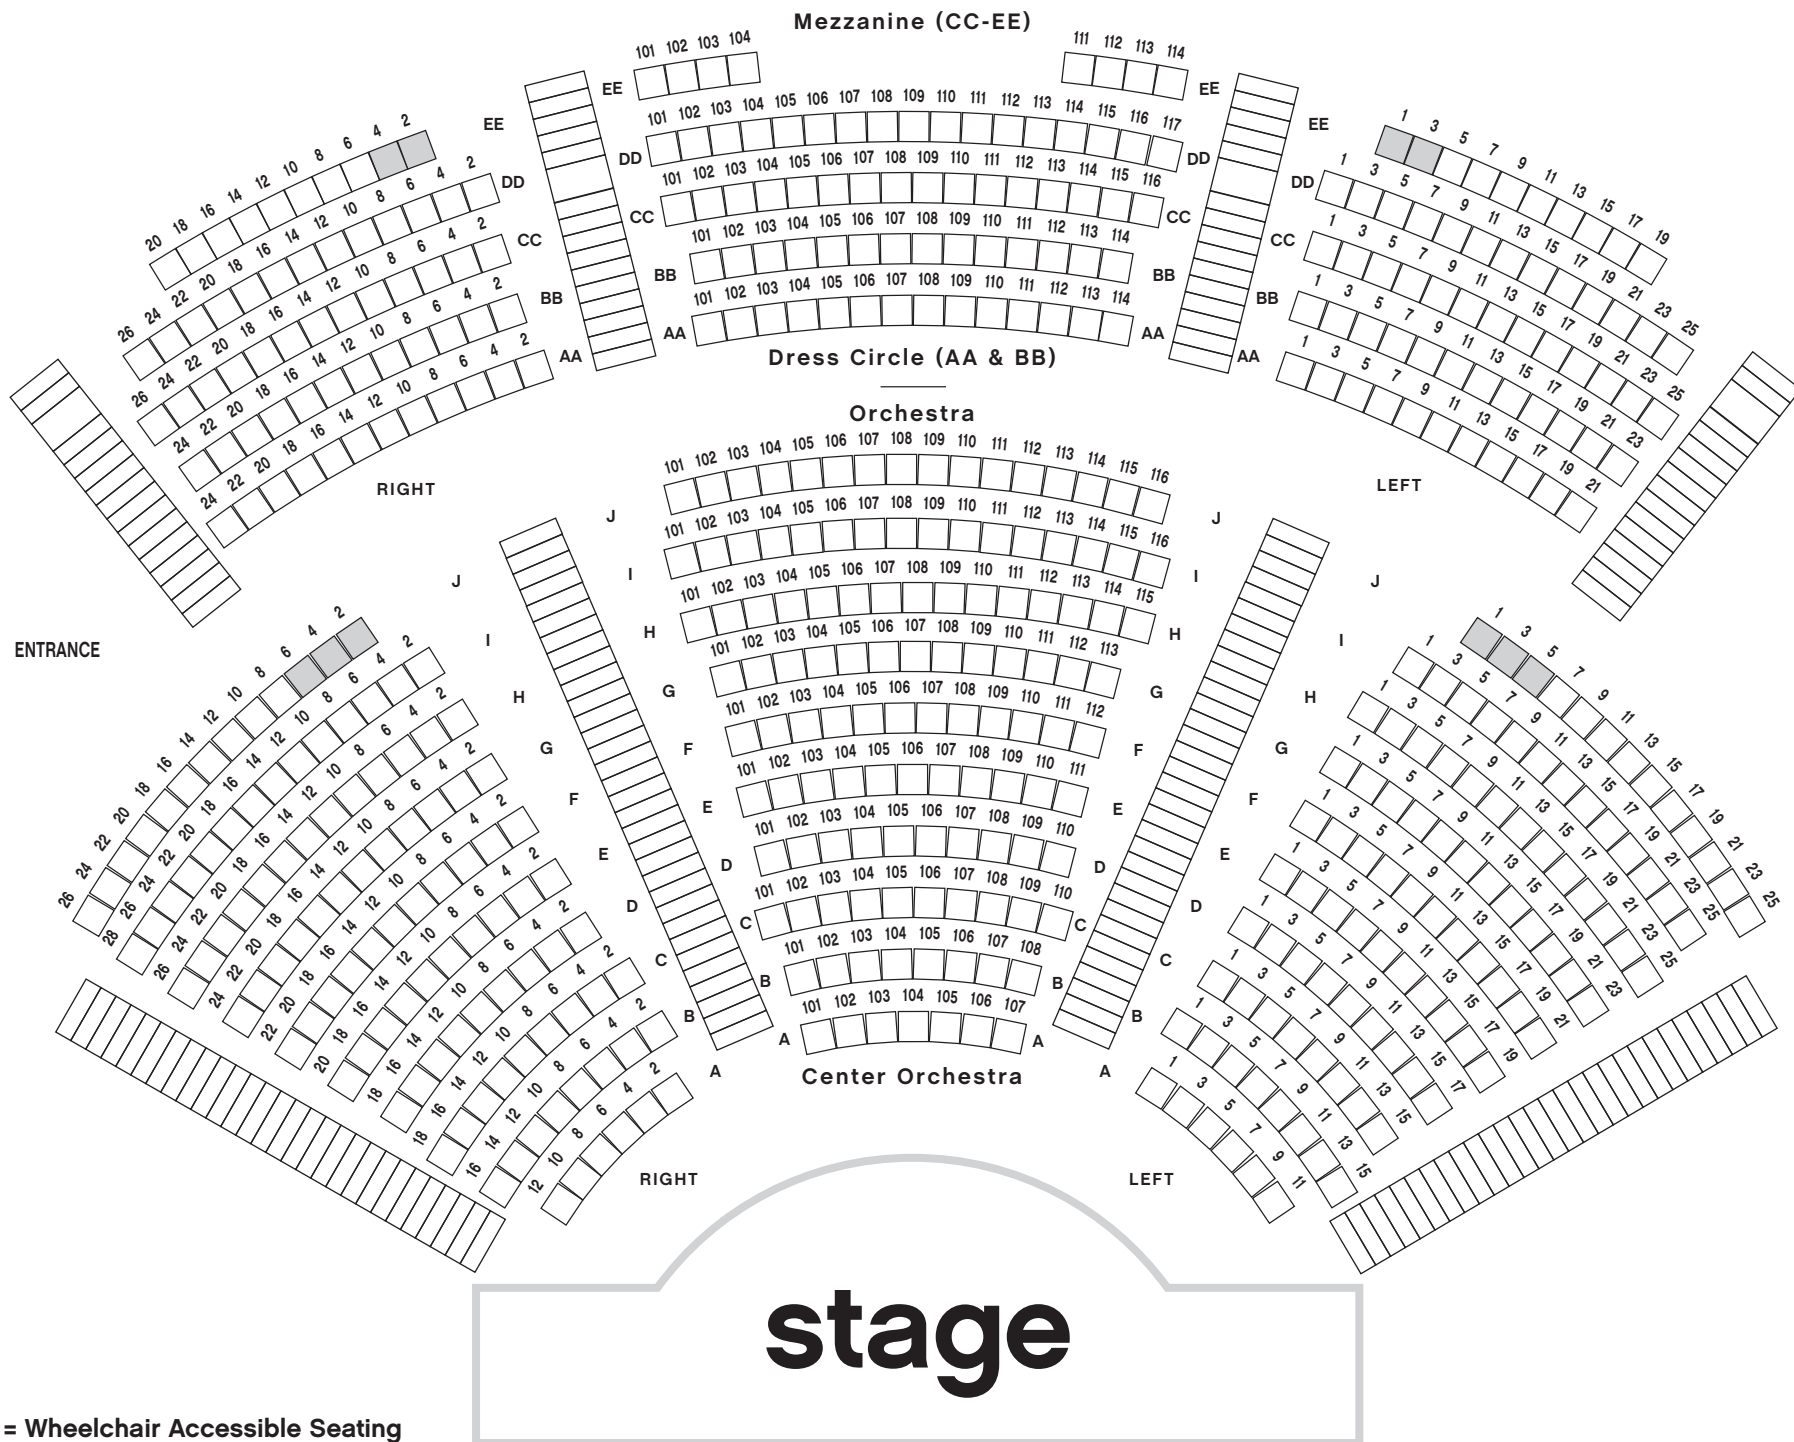

KREEGER THEATER

 = Wheelchair Accessible Seating