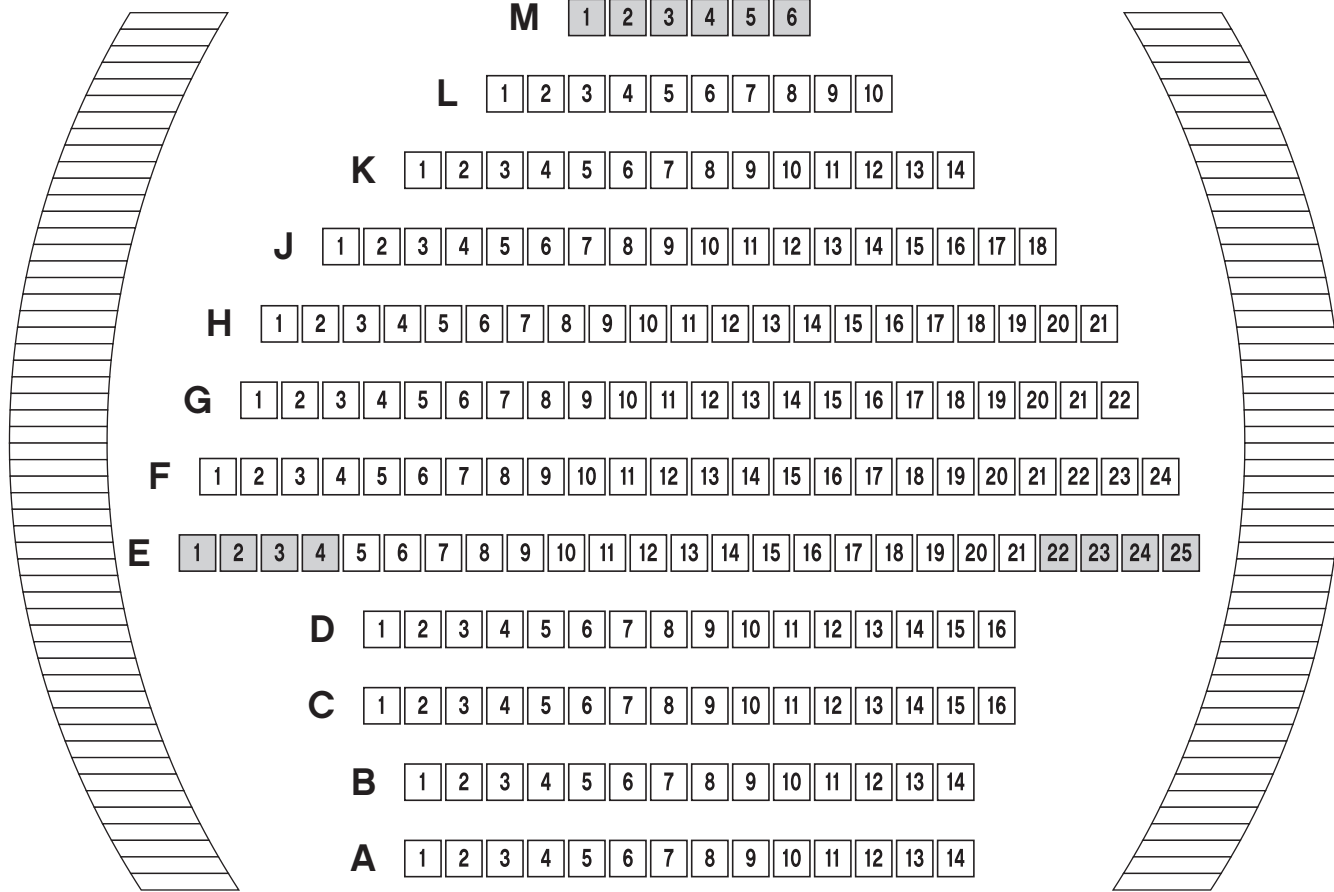

KOGOD THEATER

ENTRANCE

■ = Wheelchair Accessible Seating

stage